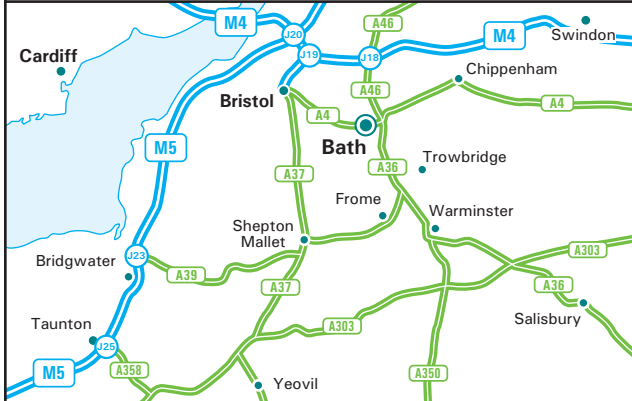

### From M4

- Leave the M4 at junction 18 (signed Bath, Stroud & A46).
- Join the A46 following signs for Bath.
- Leave the A46 at the junction with the A4.
- At the roundabout at the top of the slip road, take the third exit onto London Road, following signs to Bath City Centre.
- Follow the map opposite, via The Paragon and George Street to our offices.

### From Bristol

- Leave the city centre via the A4 (Bath Road).
- Remain on the A4 to Bath City Centre.
- Follow the map opposite to our offices.

### By Train

- Bath Spa station receives regular services from London Paddington and Bristol Temple Meads stations.
- Taxis are available from outside the station.
- For further train service information, please telephone the National Rail Enquiry line on 08457 48 49 50.

### Car Parking

- The nearest car park is on James Street West, a short walk from Withy King. However there is a larger car park on Charlotte Street.
- Alternatively use the 3 Park & Ride sites, situated west, south and north of Bath, that provide a return journey to the City Centre.