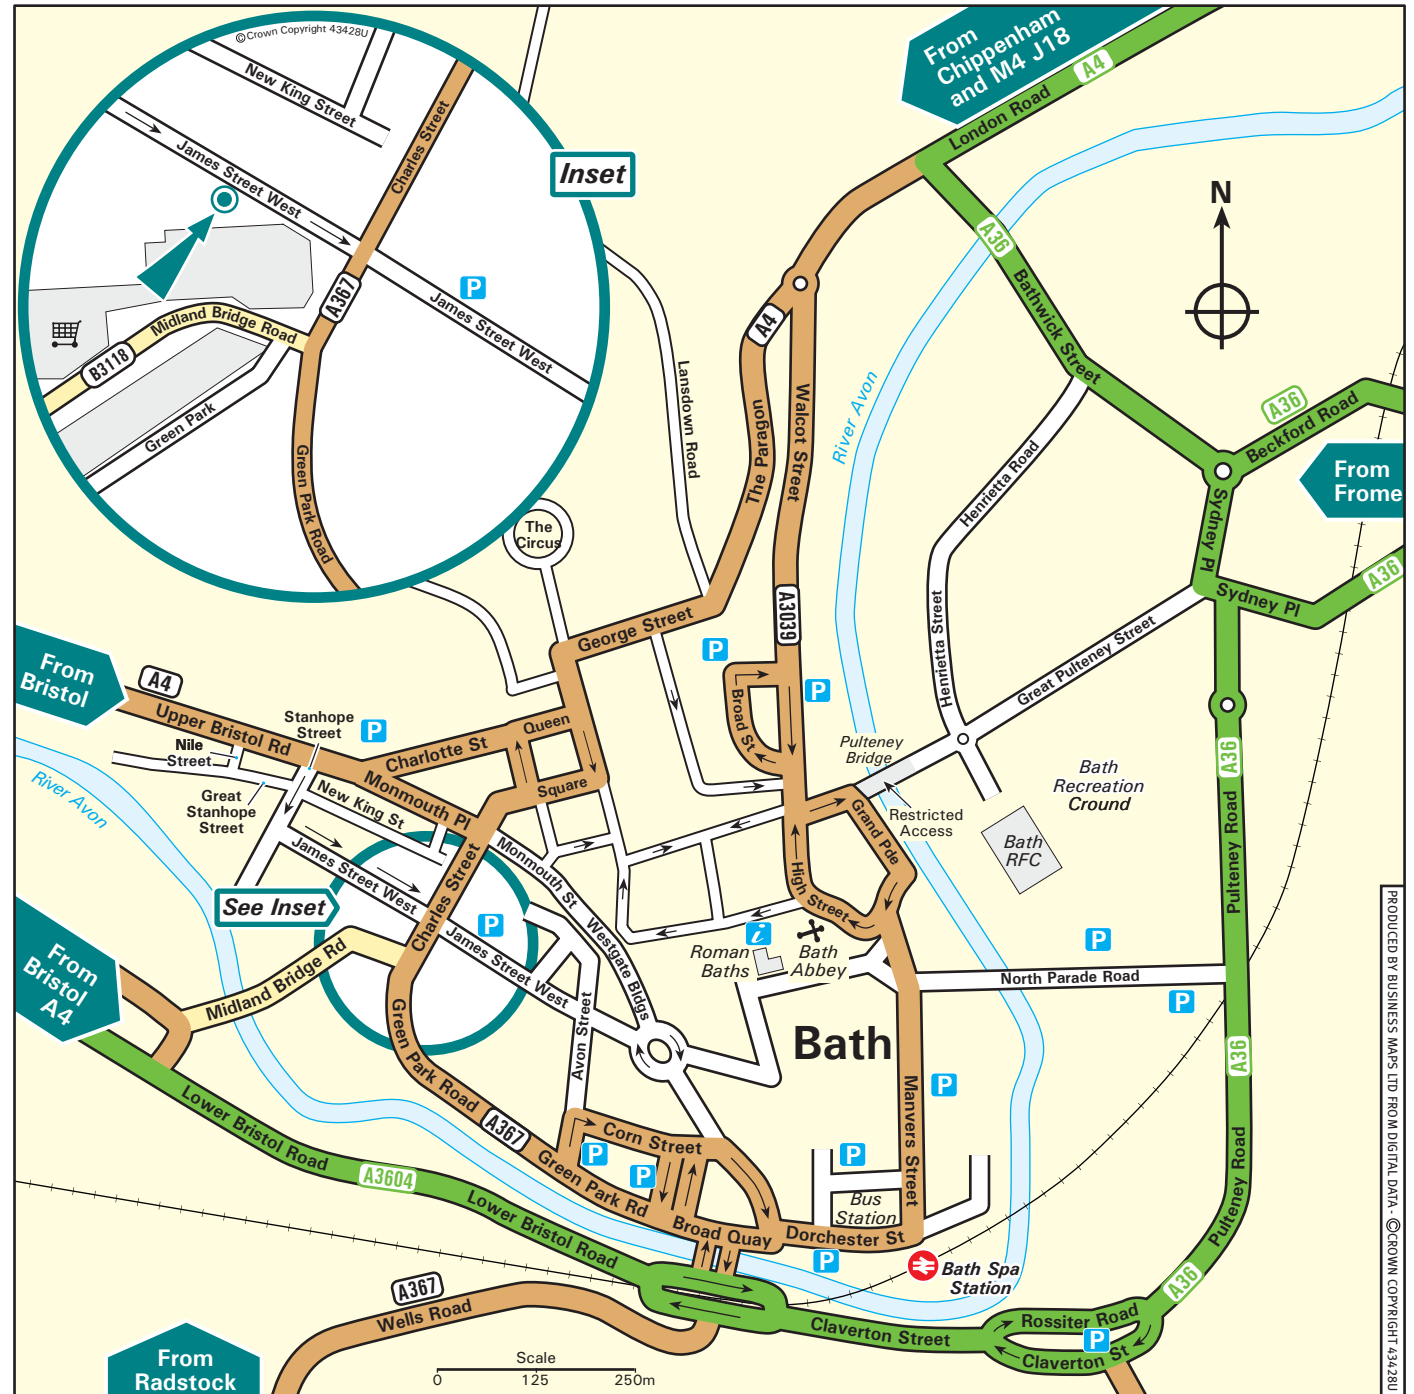

### From M4

- Leave the M4 at junction 18 (signed Bath, Stroud & A46).
- Join the A46 following signs for Bath.
- Leave the A46 at the junction with the A4.
- At the roundabout at the top of the slip road, take the third exit onto London Road, following signs to Bath City Centre.
- Follow the map opposite, via The Paragon and George Street to our offices.

### From Bristol

- Leave the city centre via the A4 (Bath Road).
- Remain on the A4 to Bath City Centre.
- Follow the map opposite to our offices.

### By Train

- Bath Spa station receives regular services from London Paddington and Bristol Temple Meads stations.
- Taxis are available from outside the station.
- For further train service information, please telephone the National Rail Enquiry line on 08457 48 49 50.

### Car Parking

- The nearest car park is on James Street West, a short walk from Withy King. However there is a larger car park on Charlotte Street.
- Alternatively use the 3 Park & Ride sites, situated west, south and north of Bath, that provide a return journey to the City Centre.