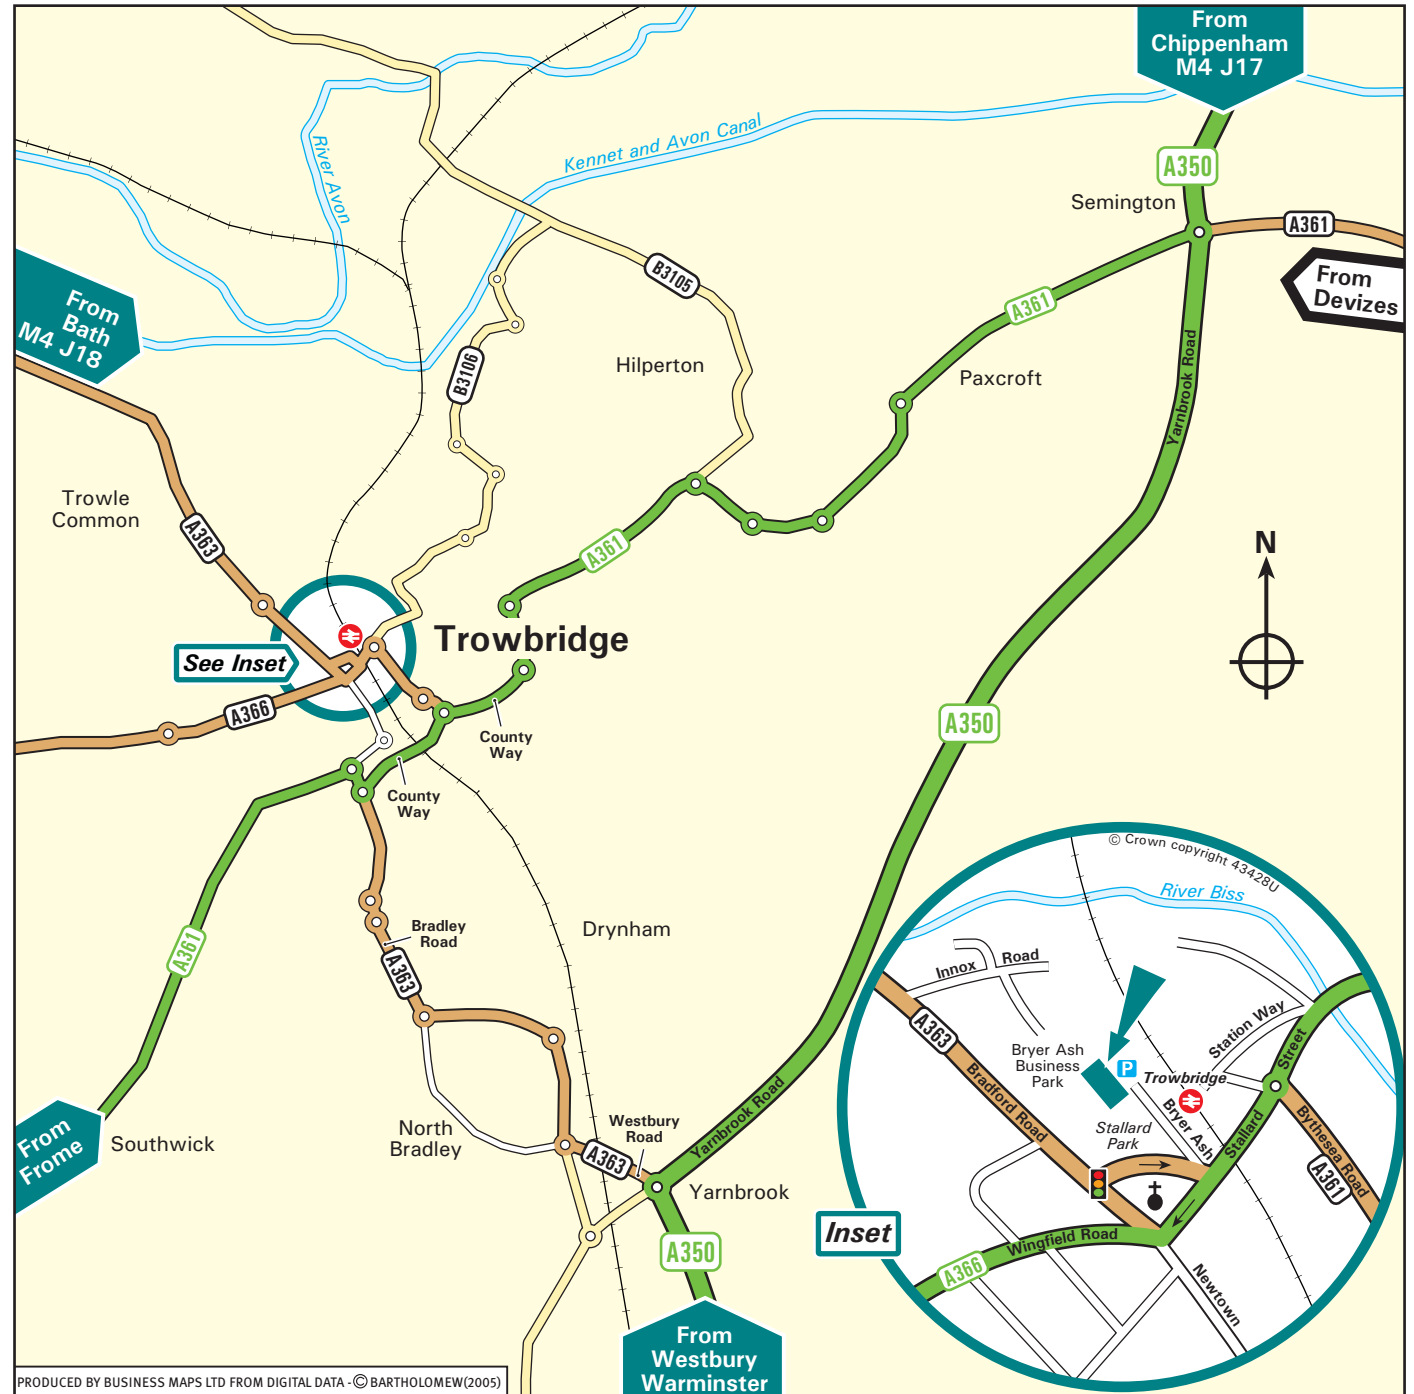

WITHYKING

SOLICITORS

Bryer Ash Business Park
Bradford Road
Trowbridge - BA14 8AW
Tel: 01225 777 464 - Fax: 01225 405 115
www.withyking.co.uk

From M4

- Leave the M4 at junction 17 (signed Chippenham & A350) and take the A350 to Chippenham.
- Continue on the A350 through Melksham towards Trowbridge.
- At the Semington roundabout, continue on the A350 towards Westbury and Warminster.
- On reaching the next roundabout at Yarnbrook, turn on the A363 towards Trowbridge.
- Go straight over the next six roundabouts and then turn right at the seventh into Frome Road.
- Turn left at the next roundabout into Newtown.
- Continue on to the traffic lights, take the right hand lane and go around the church.
- As you turn the corner and the lane becomes two, take the left hand lane and turn left into Bryer Ash Business Park, before the next bend (see inset).

By Train

- Trowbridge is served by trains from Bath Spa, Bristol Temple Meads, Southampton, Salisbury & Swindon.

Car Parking

- Limited parking spaces are available in front of our offices. *

* subject to availability