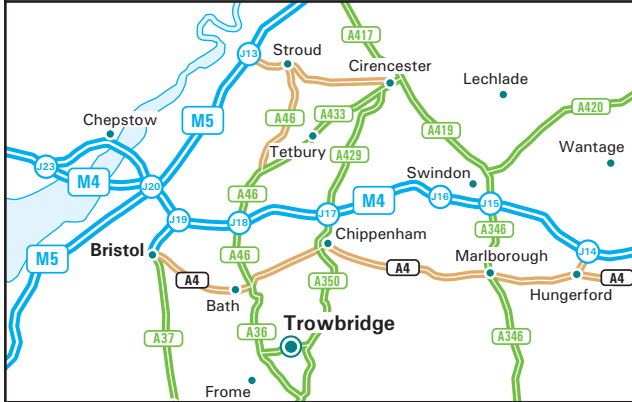

WITHYKING

SOLICITORS

Bryer Ash Business Park
Bradford Road
Trowbridge - BA14 8AW
Tel: 01225 777 464 - Fax: 01225 405 115
www.withyking.co.uk

From M4

- Leave the M4 at junction 17 (signed Chippenham & A350) and take the A350 to Chippenham.
- Continue on the A350 through Melksham towards Trowbridge.
- At the Semington roundabout, continue on the A350 towards Westbury and Warminster.
- On reaching the next roundabout at Yarnbrook, turn on the A363 towards Trowbridge.
- Go straight over the next six roundabouts and then turn right at the seventh into Frome Road.
- Turn left at the next roundabout into Newtown.
- Continue on to the traffic lights, take the right hand lane and go around the church.
- As you turn the corner and the lane becomes two, take the left hand lane and turn left into Bryer Ash Business Park, before the next bend (see inset).

By Train

- Trowbridge is served by trains from Bath Spa, Bristol Temple Meads, Southampton, Salisbury & Swindon.

Car Parking

- Limited parking spaces are available in front of our offices. *

* subject to availability