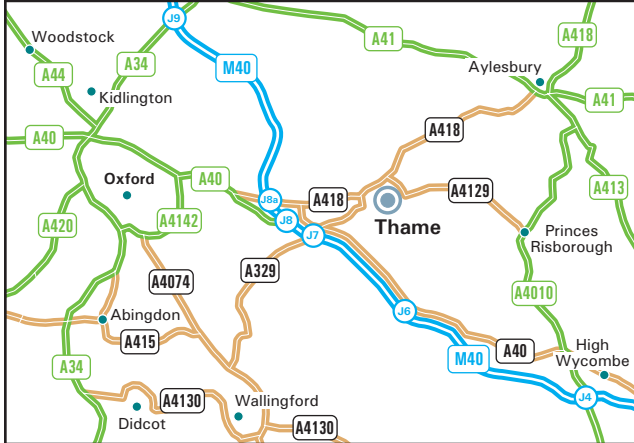

### From M40 J7 / London

- Leave the M40 at junction 7 (signed Thame, Wallingford & A329).
- Join the A329 towards Thame.
- At the roundabout with the A418, take the third exit onto Oxford Road (signed Town Centre).
- Follow the road round a sharp right hand bend onto the High Street.
- Continue along the High Street, going straight over the double roundabout.
- Parking is available on the left hand side.
- Pass the Town Hall and walk down Buttermarket, our office is located on the left (see inset).

### From M40 J8a / Birmingham

- Leave the M40 at junction 8a (signed Thame, Aylesbury, A418, Oxford & A40).
- Join the A418 towards Thame.
- At the roundabout with the A329, take the second exit onto Oxford Road.
- Follow directions above "From M40 J7" - point 4.

### From A40 / Oxford

- Join the A40 towards London.
- Leave the A40 at the junction with the A418.
- Join the A418, following signs for Thame.
- Follow directions above "From M40 J8a" - point 3.

### Train

- Haddenham & Thame Parkway station is located 3 miles from our office in Thame.